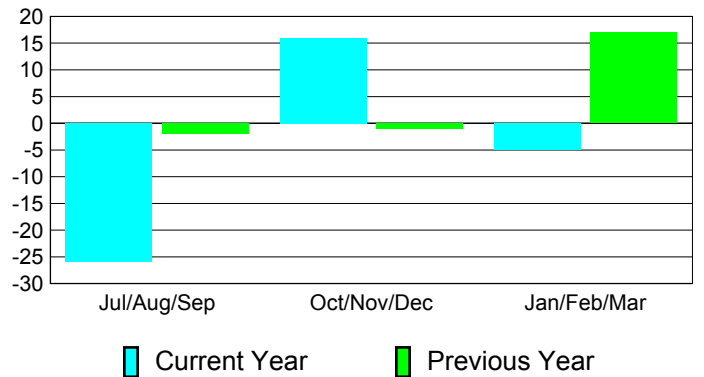

Gender Comparison 2010-2011

Jul/Aug/Sep

Oct/Nov/Dec

Jan/Feb/Mar

Male

Female