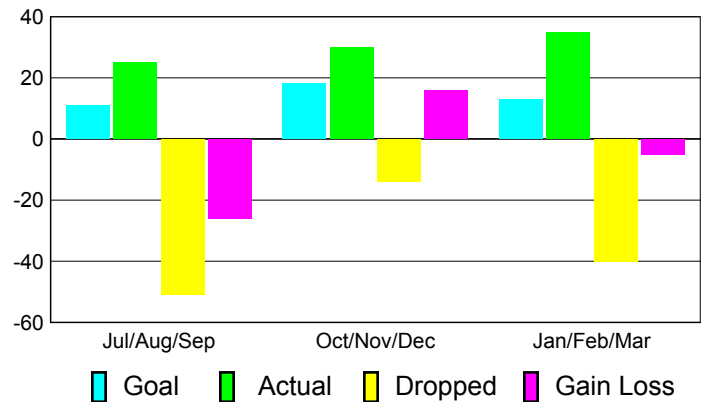

### YTD Status Quo Clubs 2010-2011

Status Quo Clubs Compared to Status Quo Members

## MEMBERSHIP

**Membership Results**  
2010-2011

**Membership**  
2009-2010

Month	Net Memb Goal	Actual New Memb	Actual Dropped Memb	Gain/Loss of Memb	Gain/Loss of Memb
Jul/Aug/Sep	11	25	-51	-26	-2
Oct/Nov/Dec	18	30	-14	16	-1
Jan/Feb/Mar	13	35	-40	-5	17
<b>Totals</b>	<b>42</b>	<b>90</b>	<b>-105</b>	<b>-15</b>	<b>14</b>

### Membership Results 2010-2011

Goal, New, Dropped, Gain/Loss

### Comparison of Membership Gain/Loss

Current Year Compared to the Previous Year